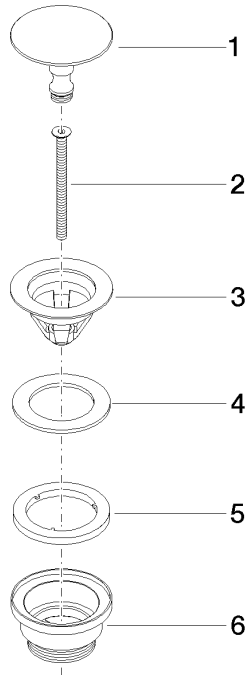

Basin Waste without press-closing 1 1/4" - Brushed Durabronze (23kt Gold)

IMO

10 126 970

Fits: IMO, LULU, MADISON, MEM, TARA, CL.1, LISSÉ, VAIA, META, CYO

	Brushed Durabronze (23kt Gold)	10 126 970-28
	Chrome	10 126 970-00
	Brushed Platinum	10 126 970-06
	Platinum	10 126 970-08
	Durabronze (23kt Gold)	10 126 970-09
	Dark Chrome	10 126 970-19
	Light Gold	10 126 970-26
	Brushed Light Gold	10 126 970-27
	Matte Black	10 126 970-33
	Brushed Bronze	10 126 970-42
	Brushed Champagne (22kt Gold)	10 126 970-46
	Champagne (22kt Gold)	10 126 970-47
	Brushed Chrome	10 126 970-93
	Brushed Dark Platinum	10 126 970-99

Basin Waste without press-closing 1 1/4" - Brushed Durabron (23kt Gold)

IMO

10 126 970

Only suitable for sinks without an overflow.

10 126 970

mm [inches]

10 126 970

Parts for other finishes can be found here: [Chrome](#)

Spare parts list

No.	Item Number	Name	Quantity used	Delivery time
1	09 31 20 097-28	plug	1	20
2	09 30 30 179 90	screw	1	2
3	09 11 01 038-28	cup	1	20
4	09 14 05 061 90	seal	1	2
5	09 14 03 153 90	seal	1	2
6	09 11 10 156-28	connection	1	20